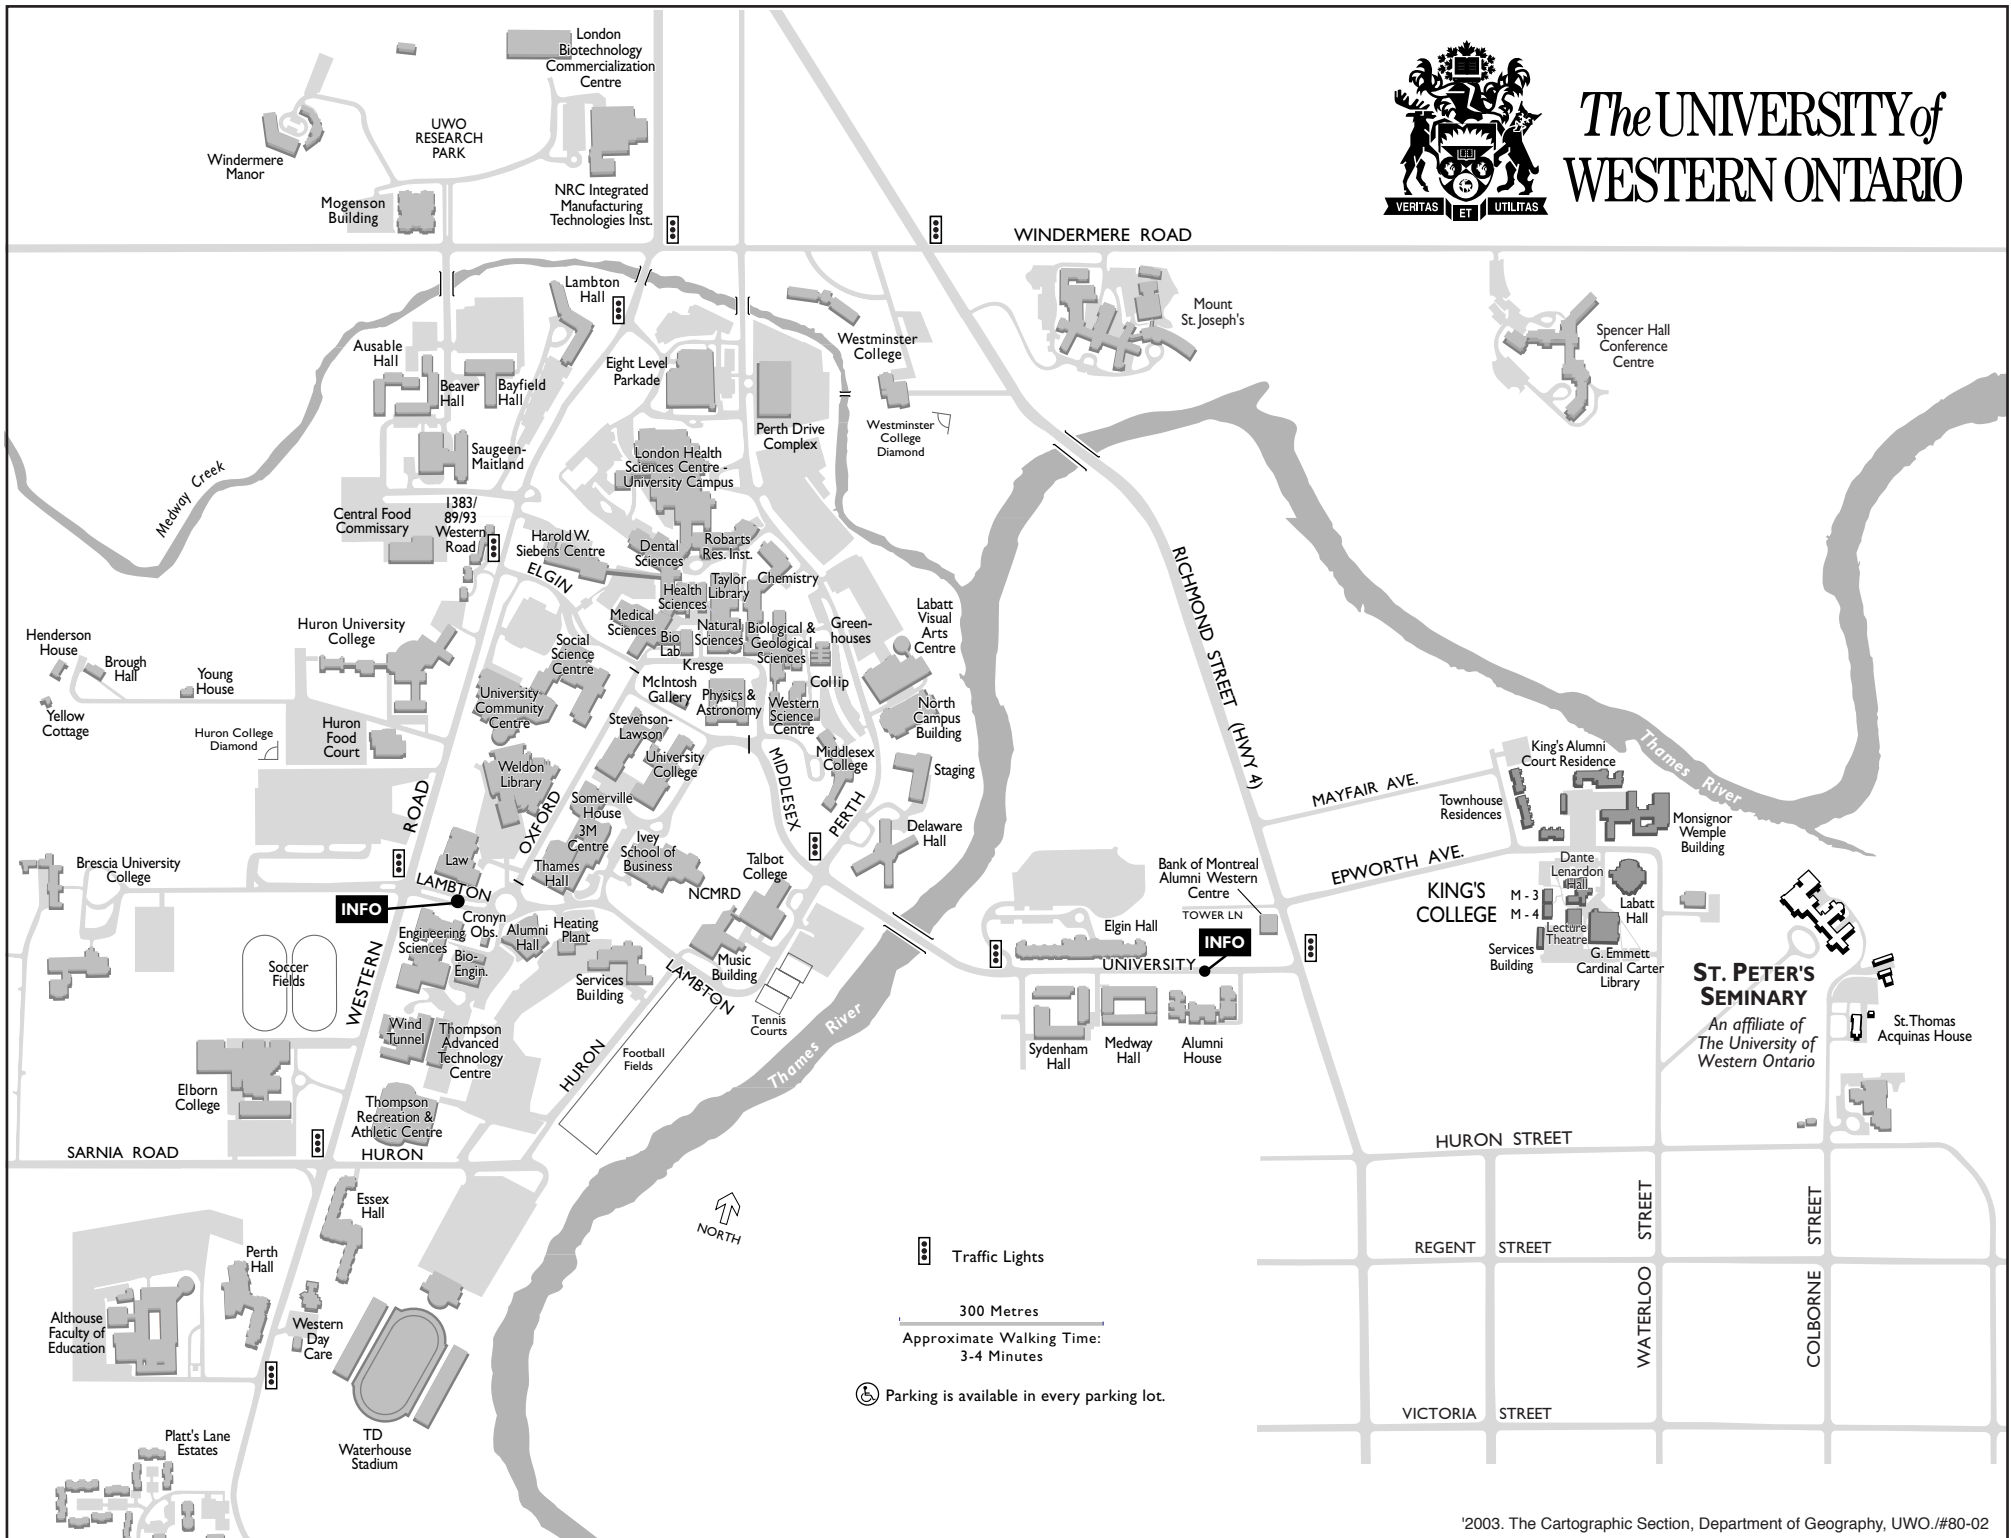

The UNIVERSITY of WESTERN ONTARIO

Traffic Lights

300 Metres
Approximate Walking Time:
3-4 Minutes

Parking is available in every parking lot.